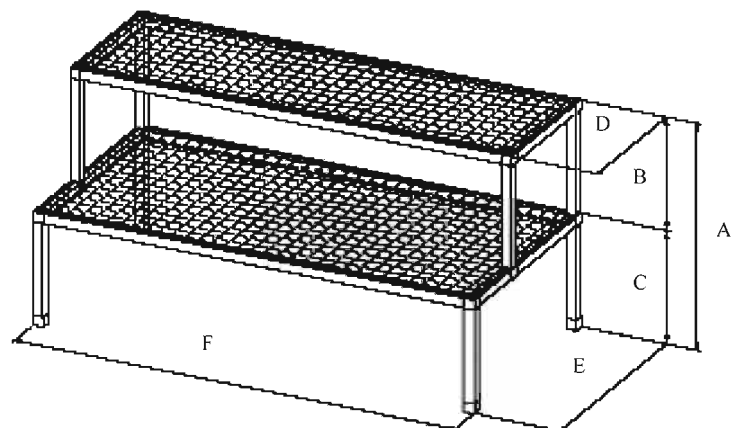

Series 3

Size	A = 720mm	B = 456mm
	C = 272mm	D = 372mm
	E = 671mm	F = 1429mm

JS2TS3

Series 4

Size	A = 720mm	B = 420mm
	C = 272mm	D = 305mm
	E = 876mm	F = 1429mm

JS2TS4

2 Shelf Bench

Series 1

Size

A = 720mm	B = 456mm
C = 297mm	D = 671mm
E = 1026mm	

JS2BS1

Series 2

Size

A = 720mm	B = 456mm
C = 297mm	D = 876mm
E = 1026mm	

JS2BS2

Series 3

Size

A = 720mm	B = 456mm
C = 297mm	D = 671mm
E = 1429mm	

JS2BS3

Series 4

Size

A = 720mm	B = 456mm
C = 297mm	D = 876mm
E = 1429mm	

JS2BS4

Stainless Steel Potting Bench

Size

A = 720mm	B = 456mm
C = 297mm	D = 571mm
E = 571mm	

JSPBS1

Shelving and your greenhouse

The shelving has been designed to fit comfortably down the side of each model of greenhouse, and to maximise available space while allowing reasonable access.