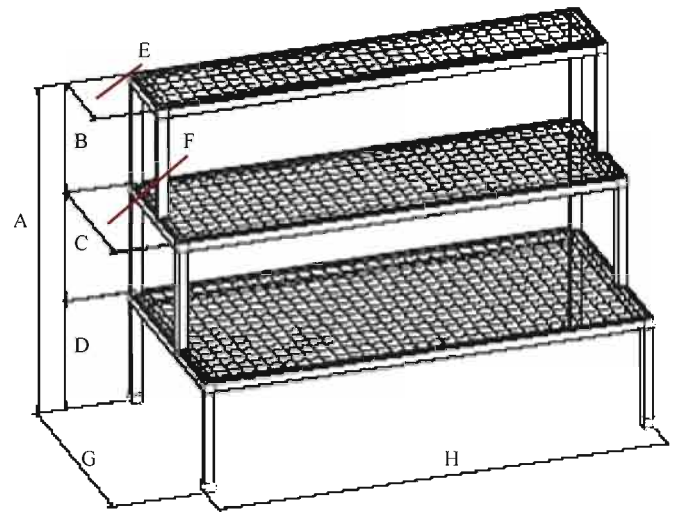

Shelving Models

3 Tier Shelving

Series 1

Size	A = 872mm	B = 308mm
	C = 300mm	D = 272mm
	E = 255mm	F = 455mm
	G = 671mm	H = 1026mm

JS3TS1

Series 2

Size	A = 872mm	B = 272mm
	C = 241mm	D = 272mm
	E = 305mm	F = 555mm
	G = 871mm	H = 1026mm

JS3TS2

Series 3

Size	A = 872mm	B = 308mm
	C = 300mm	D = 272mm
	E = 255mm	F = 455mm
	G = 676mm	H = 1429mm

JS3TS3

Series 4

Size	A = 872mm	B = 272mm
	C = 241mm	D = 272mm
	E = 305mm	F = 555mm
	G = 871mm	H = 1429mm

JS3TS4

2 Tier Shelving

Series 1

Size	A = 720mm	B = 456mm
	C = 272mm	D = 372mm
	E = 671mm	F = 1026mm

JS2TS1

Series 2

Size	A = 720mm	B = 456mm
	C = 272mm	D = 572mm
	E = 876mm	F = 1026mm

JS2TS2

Size

A = 720mm	B = 456mm
C = 297mm	D = 571mm
E = 571mm	

JSPBS1

Shelving and your greenhouse

The shelving has been designed to fit comfortably down the side of each model of greenhouse, and to maximise available space while allowing reasonable access.