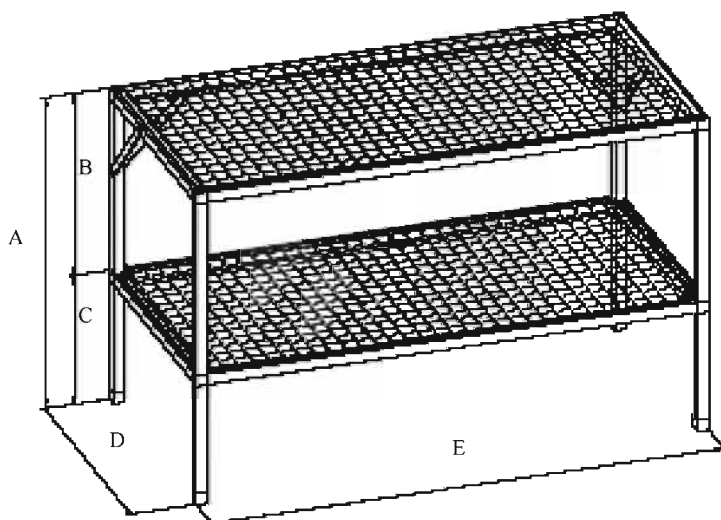

Size

A = 720mm	B = 456mm
C = 297mm	D = 671mm
E = 1026mm	

JS2BS1

Series 2

Size

A = 720mm	B = 456mm
C = 297mm	D = 876mm
E = 1026mm	

JS2BS2

Series 3

Size

A = 720mm	B = 456mm
C = 297mm	D = 671mm
E = 1429mm	

JS2BS3

Series 4

Size

A = 720mm	B = 456mm
C = 297mm	D = 876mm
E = 1429mm	

JS2BS4

Stainless Steel Potting Bench

Size

A = 720mm	B = 456mm
C = 297mm	D = 571mm
E = 571mm	

JSPBS1

Shelving and your greenhouse

The shelving has been designed to fit comfortably down the side of each model of greenhouse, and to maximise available space while allowing reasonable access.

You need to order your shelving according to the following chart. Remember you can have varying shelf types within the greenhouse to meet your various requirements

Greenhouse Model	Number of Shelving Units per side Of Greenhouse	Series Type to suit greenhouse and number of units per side
Mini 2	No suitable shelving available	
Mini 3	No suitable shelving available	
Basic 300	1 unit either side	1 x Series 3
Solargrow 450	2 units either side	2 x Series 1
Solargrow 600	2 units either side	2 x Series 3
Solargrow 750	3 units either side	2 x Series 1 1 x Series 3
Sunline 820	2 units either side	2 x Series 4
Compact Plus 8.3	2 units either side	2 x Series 4
Royal 8.3	2 units either side	2 x Series 4
Premium 8.3	2 units either side	2 x Series 4
Sunline 980	3 units either side	2 x Series 2 1 x Series 4
Compact Plus 9.9	3 units either side	2 x Series 2 1 x Series 4
Royal 9.9	3 units either side	2 x Series 2 1 x Series 4
Premium 9.9	3 units either side	2 x Series 2 1 x Series 4
Sunline 1200	3 units either side	3 x Series 4
Compact Plus 12.1	3 units either side	3 x Series 4
Royal 12.1	3 units either side	3 x Series 4
Premium 12.1	3 units either side	3 x Series 4
Gardiner 1800	4 units either side	4 x Series 4
Gardiner 2700	6 units either side	6 x Series 4
Gardiner 3600	8 units either side	8 x Series 4