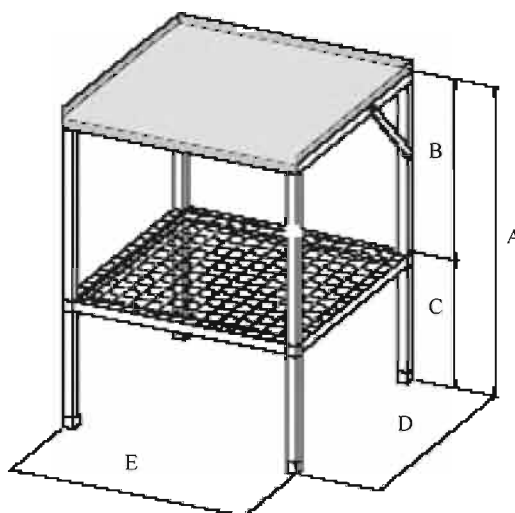

Size

A = 720mm	B = 456mm
C = 297mm	D = 671mm
E = 1026mm	

JS2BS1

Series 2

Size

A = 720mm	B = 456mm
C = 297mm	D = 876mm
E = 1026mm	

JS2BS2

Series 3

Size

A = 720mm	B = 456mm
C = 297mm	D = 671mm
E = 1429mm	

JS2BS3

Series 4

Size

A = 720mm	B = 456mm
C = 297mm	D = 876mm
E = 1429mm	

JS2BS4

Stainless Steel Potting Bench

Size

A = 720mm	B = 456mm
C = 297mm	D = 571mm
E = 571mm	

JSPBS1

Shelving and your greenhouse

The shelving has been designed to fit comfortably down the side of each model of greenhouse, and to maximise available space while allowing reasonable access.

You need to order your shelving according to the following chart. Remember you can have varying shelf types within the greenhouse to meet your various requirements

Greenhouse Model	Number of Shelving Units per side Of Greenhouse	Series Type to suit greenhouse and number of units per side
Mini 2	No suitable shelving available	
Mini 3	No suitable shelving available	
Basic 300	1 unit either side	1 x Series 3
Solargrow 450	2 units either side	2 x Series 1
Solargrow 600	2 units either side	2 x Series 3
Solargrow 750	3 units either side	2 x Series 1 1 x Series 3
Sunline 820	2 units either side	2 x Series 4
Compact Plus 8.3	2 units either side	2 x Series 4
Royal 8.3	2 units either side	2 x Series 4
Premium 8.3	2 units either side	2 x Series 4
Sunline 980	3 units either side	2 x Series 2 1 x Series 4
Compact Plus 9.9	3 units either side	2 x Series 2 1 x Series 4
Royal 9.9	3 units either side	2 x Series 2 1 x Series 4
Premium 9.9	3 units either side	2 x Series 2 1 x Series 4
Sunline 1200	3 units either side	3 x Series 4
Compact Plus 12.1	3 units either side	3 x Series 4
Royal 12.1	3 units either side	3 x Series 4
Premium 12.1	3 units either side	3 x Series 4
Gardiner 1800	4 units either side	4 x Series 4
Gardiner 2700	6 units either side	6 x Series 4
Gardiner 3600	8 units either side	8 x Series 4